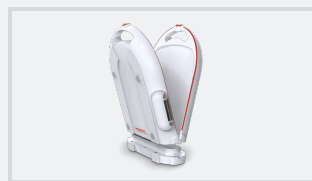

Baby scale "Easy" with fold function

8320

- ▶ Foldable baby scale with integrated carrying handles
- ▶ Lightweight and handy
- ▶ Eight-point measuring system guarantees exact weight evaluation
- ▶ Eight load cells
- ▶ Easy and fast opening: Pull the handles apart and remove the base

Features

The first baby scale with a handy fold function for parents, midwives and pharmacies can be reduced easily to the half of its length and is impressive because of its low weight. Furthermore the scale is extra handy and easy to transport thanks to the integrated carry handle and a beauty case-shaped design. Even when the child is very fitful the eight-point-weighing guarantees an every time accurate determination of weight which is completed by an easy to read display. The baby scale has an environment-friendly auto-off function for a long battery life.

- ▶ Attractive baby scale with very fine division 2 g / 5 g
- ▶ Large LCD display, 20 mm digit height
- ▶ Tare function: Covers/paddings can be tared
- ▶ Hold function: The weight value will be held for a few seconds after unloading
- ▶ Baby tray and housing of one piece
- ▶ Analogue and digital measurements with baby height rod after possible
- ▶ Units in kg or lb
- ▶ Energy-saving auto-off function
- ▶ Mains or battery operation

Products

Order number Variation	Approvable	Division g	Maximum load kg
8320.01.001 Baby scale "Easy" with fold function	No	10	15

Accessories

Order number
Variation

Description

5040.01.001

Carry bag black, with flexible shoulder strap and two carrying handles
